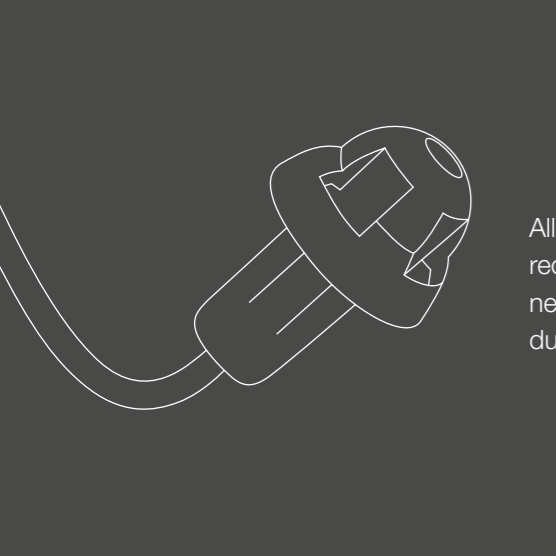

All-new SureFit™ thin tubes, receivers and domes set new standards in comfort, durability, and discreetness.