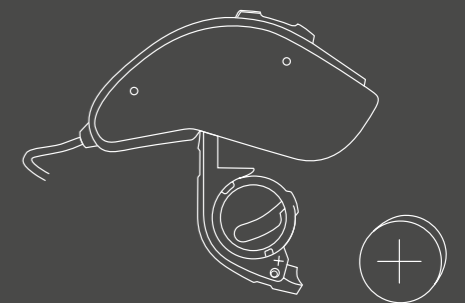

All-new SureFit™ thin tubes, receivers and domes set new standards in comfort, durability, and discreetness.

The battery door on all receiver-in-ear and behind-the-ear devices has been designed for maximum durability and ease-of-use.